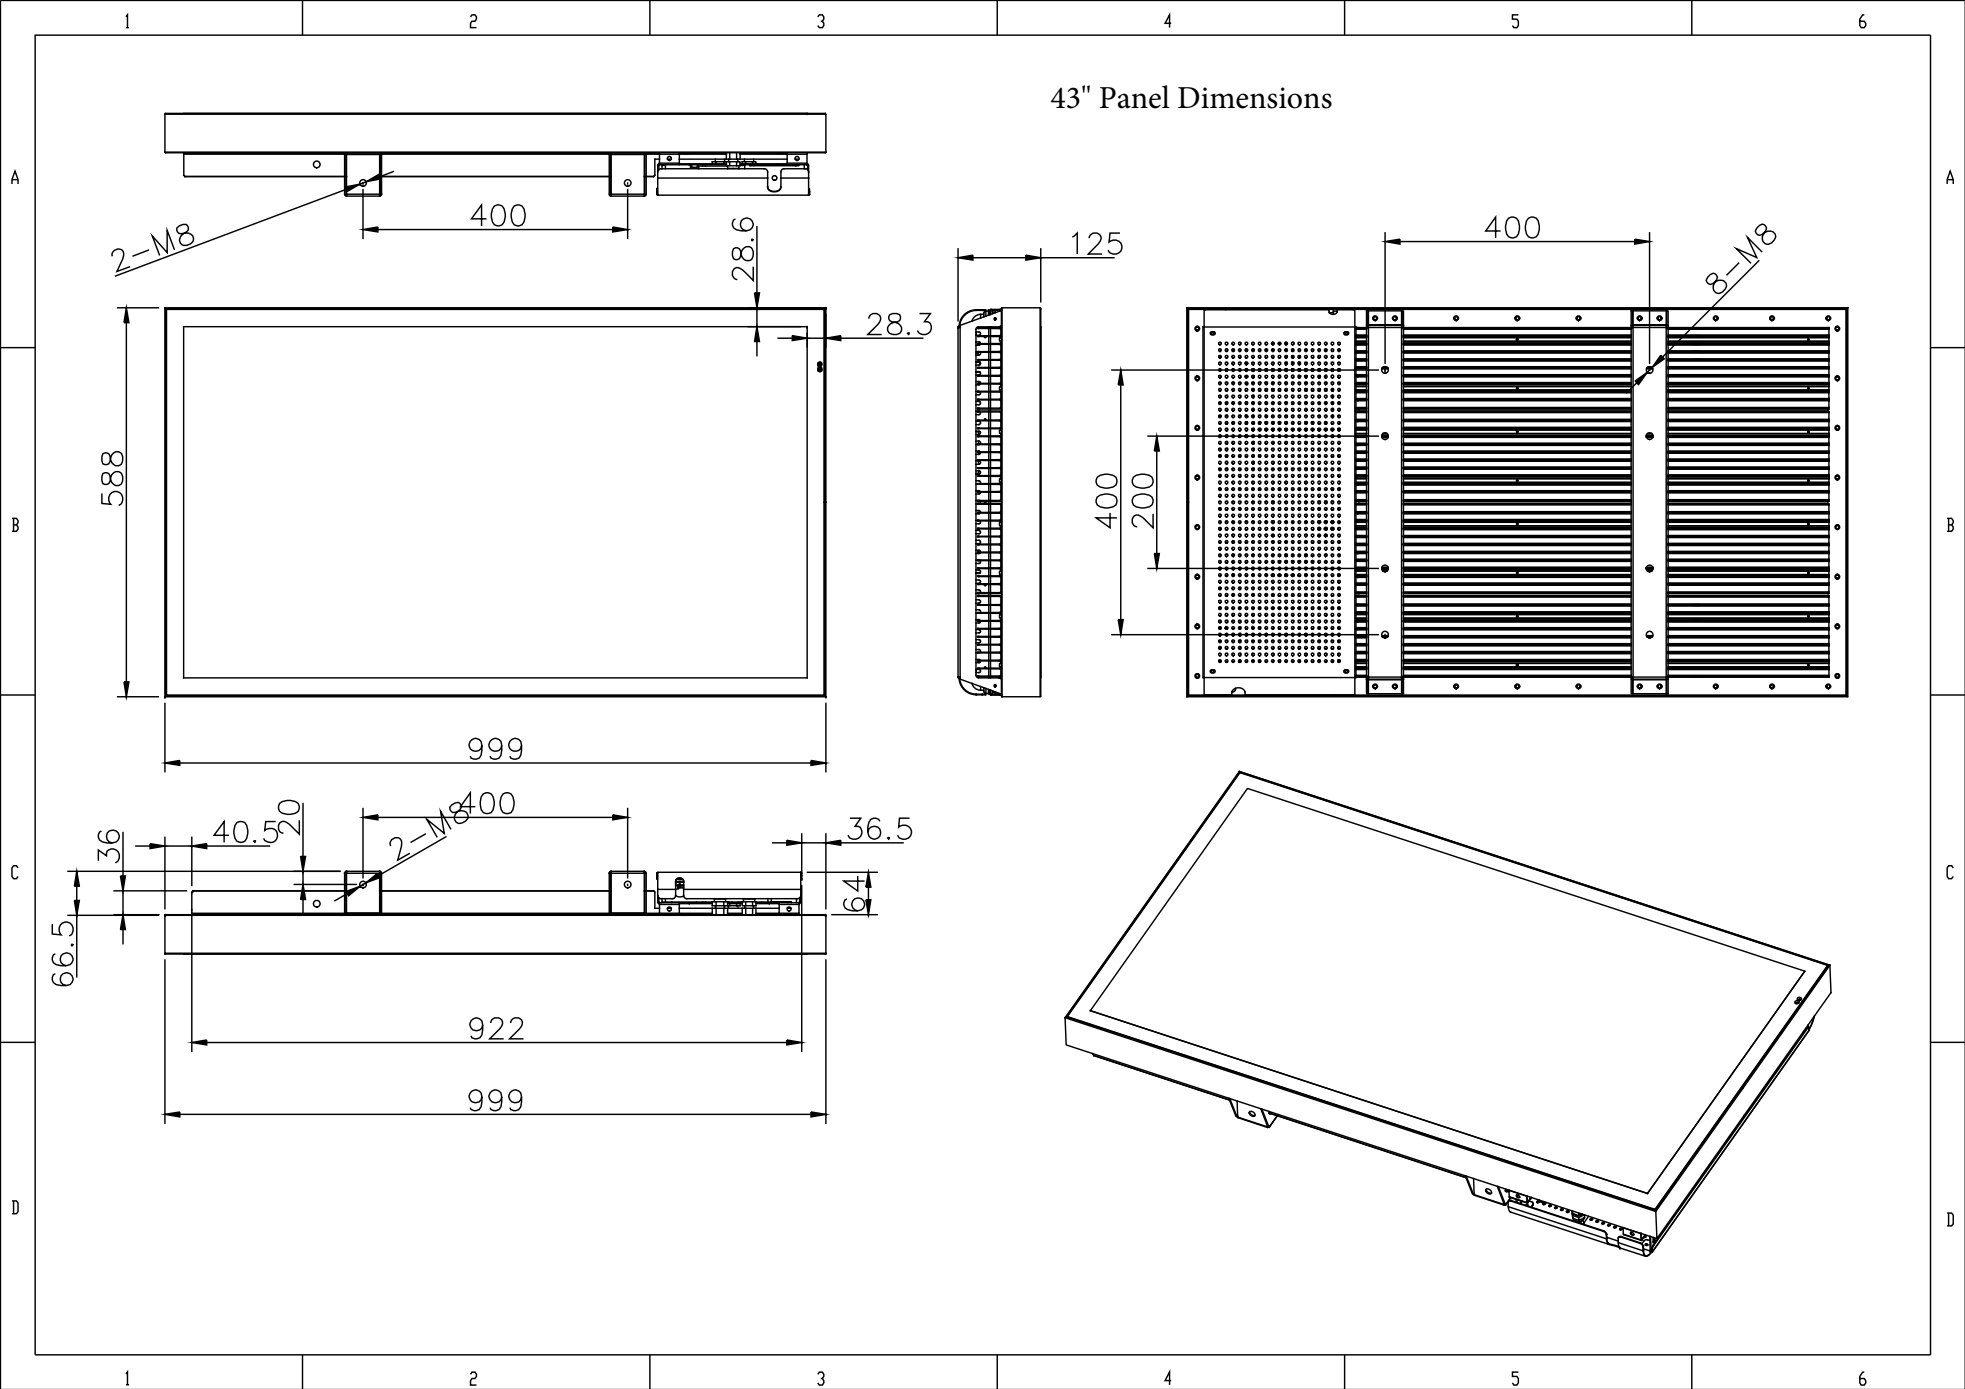

# SPECS

Panel Information	Panel Size	32 inch	43inch	55 inch	75 inch
	Resolution	1920 x 1080	1920 x 1080	1920 x 1080	3840 x 2160
	Brightness	4000 Nits	3500 Nits	4000 Nits	3000 Nits
	Active Area (mm)	698.4* 392.85 mm	941.184*529.416	1209.6 * 680.4	1649.66 * 927.936
	Viewing Angle	178/178	178/178	178/178	178/178
	Aspect Ratio	16:9	16:9	16:9	16:9
	Display Colors	1.07B, 105%	1.07B, 105%	1.07B, 105%	1.07B, 105%
	LED Life Time	≧ 50,000 hours	≧ 50,000 hours	≧ 50,000 hours	≧ 50,000 hours
	Blackening Defect Free	Up to 110℃	Up to 110℃	Up to 110℃	Up to 110℃
	Orientation	Portrait & Landscape	Portrait & Landscape	Portrait & Landscape	Portrait & Landscape
	Brightness Control	Sensor Built-in	Sensor Built-in	Sensor Built-in	Sensor Built-in
Mechanical	Bezel Width (T/B/L/R) (mm)	26.7/26.7/27.8/27.8	28.6/28.6/28.3/28.3	29.5/29.5/28.5/28.5	29.5/29.5/26/26
	Overall Dimensions	750*450*126mm	999*588*125mm	1268*737*125.5	1708*982*130mm
	Net Weight (Display Only)	25KG	36kg	60KG	110KG
Connectivity	HDMI IN	X1			
	POWER PORT	X1			
	OSD Language	English			
	Optional	External IP67 Media Player: Android OS/Windows OS			
Special Features	Tempered Glass	Anti-Reflective Glass with IK10 Impact-resistant			
	Process	Optical Bonded			
	Weatherproof Design	IP67			
	Cooling System	Fanless + Fliterless			
	Operating Temperature	-30℃ ~ 55℃			
Power	Power Supply	AC 110~240V			
	Rated Frequency	50/60Hz			
	Power consumption	32inch 250W, 43inch 350W , 55inch 450W , 75inch 800W			

32" Panel Dimensions

43" Panel Dimensions

# 55" Panel Dimensions

## 55"

Shown with All Mount Bracket