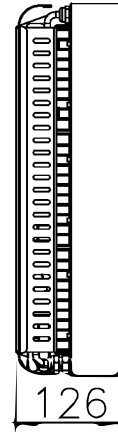

# SPECS

Panel Information	Panel Size	32 inch	43inch	55 inch	75 inch
	Resolution	1920 x 1080	1920 x 1080	1920 x 1080	3840 x 2160
	Brightness	4000 Nits	3500 Nits	4000 Nits	3000 Nits
	Active Area (mm)	698.4* 392.85 mm	941.184*529.416	1209.6 * 680.4	1649.66 * 927.936
	Viewing Angle	178/178	178/178	178/178	178/178
	Aspect Ratio	16:9	16:9	16:9	16:9
	Display Colors	1.07B, 105%	1.07B, 105%	1.07B, 105%	1.07B, 105%
	LED Life Time	≧ 50,000 hours	≧ 50,000 hours	≧ 50,000 hours	≧ 50,000 hours
	Blackening Defect Free	Up to 110℃	Up to 110℃	Up to 110℃	Up to 110℃
	Orientation	Portrait & Landscape	Portrait & Landscape	Portrait & Landscape	Portrait & Landscape
	Brightness Control	Sensor Built-in	Sensor Built-in	Sensor Built-in	Sensor Built-in
Mechanical	Bezel Width (T/B/L/R) (mm)	26.7/26.7/27.8/27.8	28.6/28.6/28.3/28.3	29.5/29.5/28.5/28.5	29.5/29.5/26/26
	Overall Dimensions	750*450*126mm	999*588*125mm	1268*737*125.5	1708*982*130mm
	Net Weight (Display Only)	25KG	36kg	60KG	110KG
Connectivity	HDMI IN	X1			
	POWER PORT	X1			
	OSD Language	English			
	Optional	External IP67 Media Player: Android OS/Windows OS			
Special Features	Tempered Glass	Anti-Reflective Glass with IK10 Impact-resistant			
	Process	Optical Bonded			
	Weatherproof Design	IP67			
	Cooling System	Fanless + Fliterless			
	Operating Temperature	-30℃ ~ 55℃			
Power	Power Supply	AC 110~240V			
	Rated Frequency	50/60Hz			
	Power consumption	32inch 250W, 43inch 350W , 55inch 450W , 75inch 800W			

32" Panel Dimensions

43" Panel Dimensions

# 55" Panel Dimensions

## 55"

Shown with All Mount Bracket