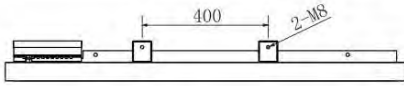

55" Panel Dimensions

55"

Shown with All Mount Bracket