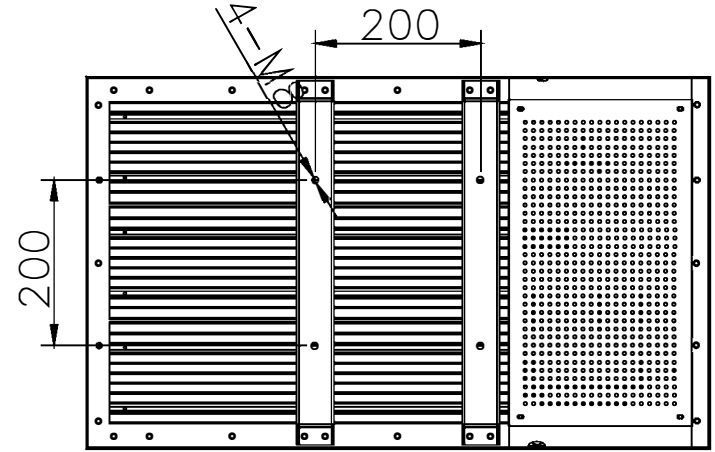

32" Panel Dimensions