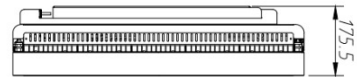

55" Panel Dimensions

55"

Shown with All Mount Bracket