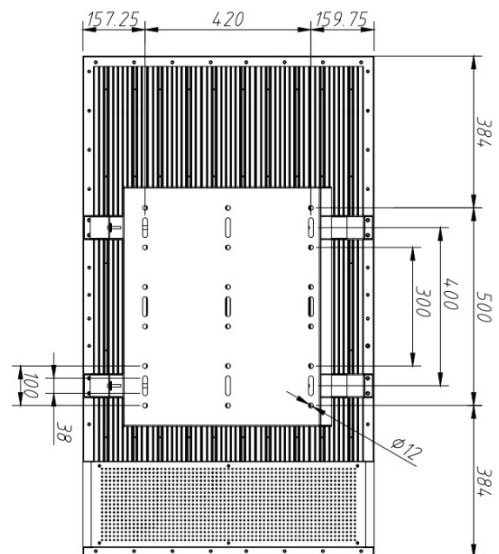

# SPECS

Panel Information	Panel Size	32 inch	43inch	55 inch	75 inch
	Resolution	1920 x 1080	1920 x 1080	1920 x 1080	3840 x 2160
	Brightness	4000 Nits	3500 Nits	4000 Nits	3000 Nits
	Active Area (mm)	698.4* 392.85 mm	941.184*529.416	1209.6 * 680.4	1649.66 * 927.936
	Viewing Angle	178/178	178/178	178/178	178/178
	Aspect Ratio	16:9	16:9	16:9	16:9
	Display Colors	1.07B, 105%	1.07B, 105%	1.07B, 105%	1.07B, 105%
	LED Life Time	≧ 50,000 hours	≧ 50,000 hours	≧ 50,000 hours	≧ 50,000 hours
	Blackening Defect Free	Up to 110℃	Up to 110℃	Up to 110℃	Up to 110℃
	Orientation	Portrait & Landscape	Portrait & Landscape	Portrait & Landscape	Portrait & Landscape
	Brightness Control	Sensor Built-in	Sensor Built-in	Sensor Built-in	Sensor Built-in
Mechanical	Bezel Width (T/B/L/R) (mm)	26.7/26.7/27.8/27.8	28.6/28.6/28.3/28.3	29.5/29.5/28.5/28.5	29.5/29.5/26/26
	Overall Dimensions	750*450*126mm	999*588*125mm	1268*737*125.5	1708*982*130mm
	Net Weight (Display Only)	25KG	36kg	60KG	110KG
Connectivity	HDMI IN	X1			
	POWER PORT	X1			
	OSD Language	English			
	Optional	External IP67 Media Player: Android OS/Windows OS			
Special Features	Tempered Glass	Anti-Reflective Glass with IK10 Impact-resistant			
	Process	Optical Bonded			
	Weatherproof Design	IP67			
	Cooling System	Fanless + Fliterless			
	Operating Temperature	-30℃ ~ 55℃			
Power	Power Supply	AC 110~240V			
	Rated Frequency	50/60Hz			
	Power consumption	32inch 250W, 43inch 350W , 55inch 450W , 75inch 800W			

32" Panel Dimensions

43" Panel Dimensions

# 55" Panel Dimensions

## 55"

Shown with All Mount Bracket