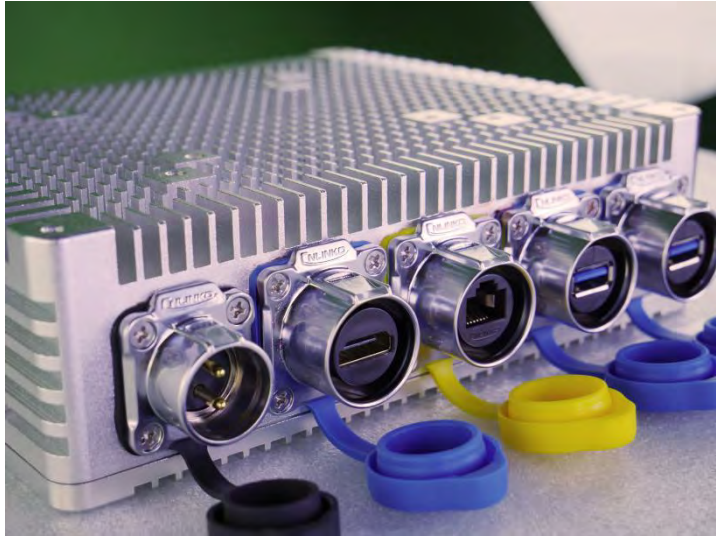

Media player(optional)

Operating System		
Model	G4MP-A	G4MP-W
Operating System	Android 7.1	Windows 10
CPU	RK3288 Quad Core	I5
RAM	2G	4G
ROM	8G	128G SSD
Port		
HDMI out	X1	
USB	X2	
POWER PORT	X1	
WIFI, RJ45	X1	
Environment		
Operating System	-40°C ~ 55°C	
Storage System	-40°C ~ 80°C	
Power		
Power Supply	DC12V	
Rated Frequency	50/60Hz	
Feature		
Waterproof level	IP67	
High temperature resistant	-40°C~85°C	
Shell Material	Aluminium Alloys