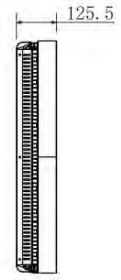

# SPECS

Panel Information	Panel Size	32 inch	43inch	55 inch	75 inch
	Resolution	1920 x 1080	1920 x 1080	1920 x 1080	3840 x 2160
	Brightness	4000 Nits	3500 Nits	4000 Nits	3000 Nits
	Active Area (mm)	698.4* 392.85 mm	941.184*529.416	1209.6 * 680.4	1649.66 * 927.936
	Viewing Angle	178/178	178/178	178/178	178/178
	Aspect Ratio	16:9	16:9	16:9	16:9
	Display Colors	1.07B, 105%	1.07B, 105%	1.07B, 105%	1.07B, 105%
	LED Life Time	≧ 50,000 hours	≧ 50,000 hours	≧ 50,000 hours	≧ 50,000 hours
	Blackening Defect Free	Up to 110℃	Up to 110℃	Up to 110℃	Up to 110℃
	Orientation	Portrait & Landscape	Portrait & Landscape	Portrait & Landscape	Portrait & Landscape
	Brightness Control	Sensor Built-in	Sensor Built-in	Sensor Built-in	Sensor Built-in
Mechanical	Bezel Width (T/B/L/R) (mm)	26.7/26.7/27.8/27.8	28.6/28.6/28.3/28.3	29.5/29.5/28.5/28.5	29.5/29.5/26/26
	Overall Dimensions	750*450*126mm	999*588*125mm	1268*737*125.5	1708*982*130mm
	Net Weight (Display Only)	25KG	36kg	60KG	110KG
Connectivity	HDMI IN	X1			
	POWER PORT	X1			
	OSD Language	English			
	Optional	External IP67 Media Player: Android OS/Windows OS			
Special Features	Tempered Glass	Anti-Reflective Glass with IK10 Impact-resistant			
	Process	Optical Bonded			
	Weatherproof Design	IP67			
	Cooling System	Fanless + Fliterless			
	Operating Temperature	-30℃ ~ 55℃			
Power	Power Supply	AC 110~240V			
	Rated Frequency	50/60Hz			
	Power consumption	32inch 250W, 43inch 350W , 55inch 450W , 75inch 800W			

32" Panel Dimensions

43" Panel Dimensions

# 55" Panel Dimensions

## 55"

Shown with All Mount Bracket