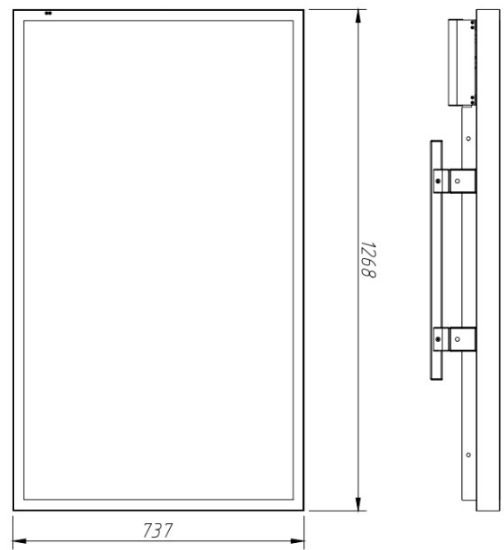

# SPECS

Panel Information	Panel Size	32 inch	43inch	55 inch	75 inch
	Resolution	1920 x 1080	1920 x 1080	1920 x 1080	3840 x 2160
	Brightness	4000 Nits	3500 Nits	4000 Nits	3000 Nits
	Active Area (mm)	698.4* 392.85 mm	941.184*529.416	1209.6 * 680.4	1649.66 * 927.936
	Viewing Angle	178/178	178/178	178/178	178/178
	Aspect Ratio	16:9	16:9	16:9	16:9
	Display Colors	1.07B, 105%	1.07B, 105%	1.07B, 105%	1.07B, 105%
	LED Life Time	≧ 50,000 hours	≧ 50,000 hours	≧ 50,000 hours	≧ 50,000 hours
	Blackening Defect Free	Up to 110℃	Up to 110℃	Up to 110℃	Up to 110℃
	Orientation	Portrait & Landscape	Portrait & Landscape	Portrait & Landscape	Portrait & Landscape
	Brightness Control	Sensor Built-in	Sensor Built-in	Sensor Built-in	Sensor Built-in
Mechanical	Bezel Width (T/B/L/R) (mm)	26.7/26.7/27.8/27.8	28.6/28.6/28.3/28.3	29.5/29.5/28.5/28.5	29.5/29.5/26/26
	Overall Dimensions	750*450*126mm	999*588*125mm	1268*737*125.5	1708*982*130mm
	Net Weight (Display Only)	25KG	36kg	60KG	110KG
Connectivity	HDMI IN	X1			
	POWER PORT	X1			
	OSD Language	English			
	Optional	External IP67 Media Player: Android OS/Windows OS			
Special Features	Tempered Glass	Anti-Reflective Glass with IK10 Impact-resistant			
	Process	Optical Bonded			
	Weatherproof Design	IP67			
	Cooling System	Fanless + Fliterless			
	Operating Temperature	-30℃ ~ 55℃			
Power	Power Supply	AC 110~240V			
	Rated Frequency	50/60Hz			
	Power consumption	32inch 250W, 43inch 350W , 55inch 450W , 75inch 800W			

32" Panel Dimensions

43" Panel Dimensions

# 55" Panel Dimensions

## 55"

Shown with All Mount Bracket