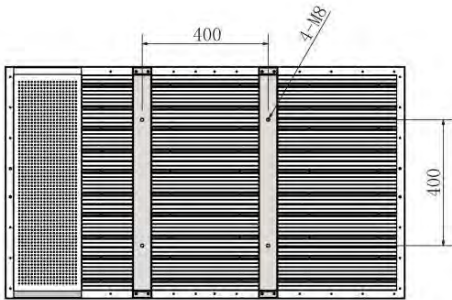

# SPECS

Panel Information	Panel Size	32 inch	43inch	55 inch	75 inch
	Resolution	1920 x 1080	1920 x 1080	1920 x 1080	3840 x 2160
	Brightness	4000 Nits	3500 Nits	4000 Nits	3000 Nits
	Active Area (mm)	698.4* 392.85 mm	941.184*529.416	1209.6 * 680.4	1649.66 * 927.936
	Viewing Angle	178/178	178/178	178/178	178/178
	Aspect Ratio	16:9	16:9	16:9	16:9
	Display Colors	1.07B, 105%	1.07B, 105%	1.07B, 105%	1.07B, 105%
	LED Life Time	≧ 50,000 hours	≧ 50,000 hours	≧ 50,000 hours	≧ 50,000 hours
	Blackening Defect Free	Up to 110℃	Up to 110℃	Up to 110℃	Up to 110℃
	Orientation	Portrait & Landscape	Portrait & Landscape	Portrait & Landscape	Portrait & Landscape
	Brightness Control	Sensor Built-in	Sensor Built-in	Sensor Built-in	Sensor Built-in
Mechanical	Bezel Width (T/B/L/R) (mm)	26.7/26.7/27.8/27.8	28.6/28.6/28.3/28.3	29.5/29.5/28.5/28.5	29.5/29.5/26/26
	Overall Dimensions	750*450*126mm	999*588*125mm	1268*737*125.5	1708*982*130mm
	Net Weight (Display Only)	25KG	36kg	60KG	110KG
Connectivity	HDMI IN	X1			
	POWER PORT	X1			
	OSD Language	English			
	Optional	External IP67 Media Player: Android OS/Windows OS			
Special Features	Tempered Glass	Anti-Reflective Glass with IK10 Impact-resistant			
	Process	Optical Bonded			
	Weatherproof Design	IP67			
	Cooling System	Fanless + Fliterless			
	Operating Temperature	-30℃ ~ 55℃			
Power	Power Supply	AC 110~240V			
	Rated Frequency	50/60Hz			
	Power consumption	32inch 250W, 43inch 350W , 55inch 450W , 75inch 800W			

32" Panel Dimensions

43" Panel Dimensions

# 55" Panel Dimensions

## 55"

Shown with All Mount Bracket