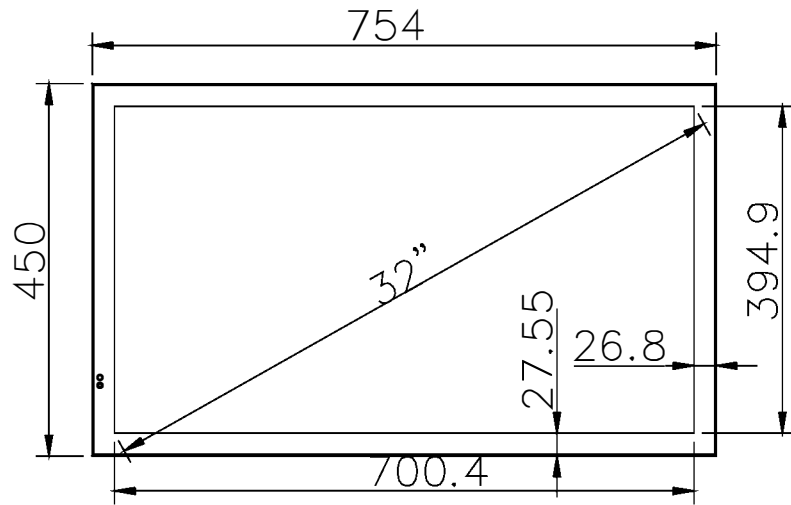

# SPECS

Panel Information	Panel Size	32 inch	43inch	55 inch	75 inch
	Resolution	1920 x 1080	1920 x 1080	1920 x 1080	3840 x 2160
	Brightness	4000 Nits	3500 Nits	4000 Nits	3000 Nits
	Active Area (mm)	698.4* 392.85 mm	941.184*529.416	1209.6 * 680.4	1649.66 * 927.936
	Viewing Angle	178/178	178/178	178/178	178/178
	Aspect Ratio	16:9	16:9	16:9	16:9
	Display Colors	1.07B, 105%	1.07B, 105%	1.07B, 105%	1.07B, 105%
	LED Life Time	≧ 50,000 hours	≧ 50,000 hours	≧ 50,000 hours	≧ 50,000 hours
	Blackening Defect Free	Up to 110℃	Up to 110℃	Up to 110℃	Up to 110℃
	Orientation	Portrait & Landscape	Portrait & Landscape	Portrait & Landscape	Portrait & Landscape
	Brightness Control	Sensor Built-in	Sensor Built-in	Sensor Built-in	Sensor Built-in
Mechanical	Bezel Width (T/B/L/R) (mm)	26.7/26.7/27.8/27.8	28.6/28.6/28.3/28.3	29.5/29.5/28.5/28.5	29.5/29.5/26/26
	Overall Dimensions	750*450*126mm	999*588*125mm	1268*737*125.5	1708*982*130mm
	Net Weight (Display Only)	25KG	36kg	60KG	110KG
Connectivity	HDMI IN	X1			
	POWER PORT	X1			
	OSD Language	English			
	Optional	External IP67 Media Player: Android OS/Windows OS			
Special Features	Tempered Glass	Anti-Reflective Glass with IK10 Impact-resistant			
	Process	Optical Bonded			
	Weatherproof Design	IP67			
	Cooling System	Fanless + Fliterless			
	Operating Temperature	-30℃ ~ 55℃			
Power	Power Supply	AC 110~240V			
	Rated Frequency	50/60Hz			
	Power consumption	32inch 250W, 43inch 350W , 55inch 450W , 75inch 800W			

32" Panel Dimensions

43" Panel Dimensions

# 55" Panel Dimensions

## 55"

Shown with All Mount Bracket