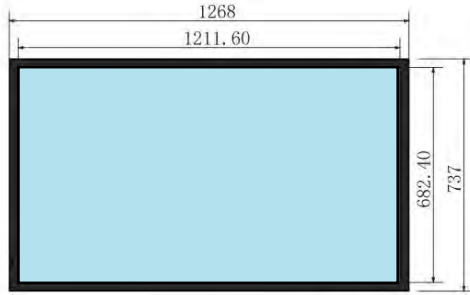

# SPECS

Panel Information	Panel Size	32 inch	43inch	55 inch	75 inch
	Resolution	1920 x 1080	1920 x 1080	1920 x 1080	3840 x 2160
	Brightness	4000 Nits	3500 Nits	4000 Nits	3000 Nits
	Active Area (mm)	698.4* 392.85 mm	941.184*529.416	1209.6 * 680.4	1649.66 * 927.936
	Viewing Angle	178/178	178/178	178/178	178/178
	Aspect Ratio	16:9	16:9	16:9	16:9
	Display Colors	1.07B, 105%	1.07B, 105%	1.07B, 105%	1.07B, 105%
	LED Life Time	≧ 50,000 hours	≧ 50,000 hours	≧ 50,000 hours	≧ 50,000 hours
	Blackening Defect Free	Up to 110℃	Up to 110℃	Up to 110℃	Up to 110℃
	Orientation	Portrait & Landscape	Portrait & Landscape	Portrait & Landscape	Portrait & Landscape
	Brightness Control	Sensor Built-in	Sensor Built-in	Sensor Built-in	Sensor Built-in
Mechanical	Bezel Width (T/B/L/R) (mm)	26.7/26.7/27.8/27.8	28.6/28.6/28.3/28.3	29.5/29.5/28.5/28.5	29.5/29.5/26/26
	Overall Dimensions	750*450*126mm	999*588*125mm	1268*737*125.5	1708*982*130mm
	Net Weight (Display Only)	25KG	36kg	60KG	110KG
Connectivity	HDMI IN	X1			
	POWER PORT	X1			
	OSD Language	English			
	Optional	External IP67 Media Player: Android OS/Windows OS			
Special Features	Tempered Glass	Anti-Reflective Glass with IK10 Impact-resistant			
	Process	Optical Bonded			
	Weatherproof Design	IP67			
	Cooling System	Fanless + Fliterless			
	Operating Temperature	-30℃ ~ 55℃			
Power	Power Supply	AC 110~240V			
	Rated Frequency	50/60Hz			
	Power consumption	32inch 250W, 43inch 350W , 55inch 450W , 75inch 800W			

32" Panel Dimensions

43" Panel Dimensions

# 55" Panel Dimensions

## 55"

Shown with All Mount Bracket