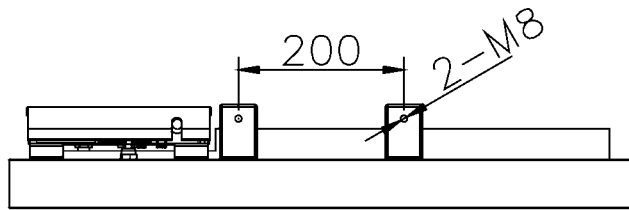

32" Panel Dimensions