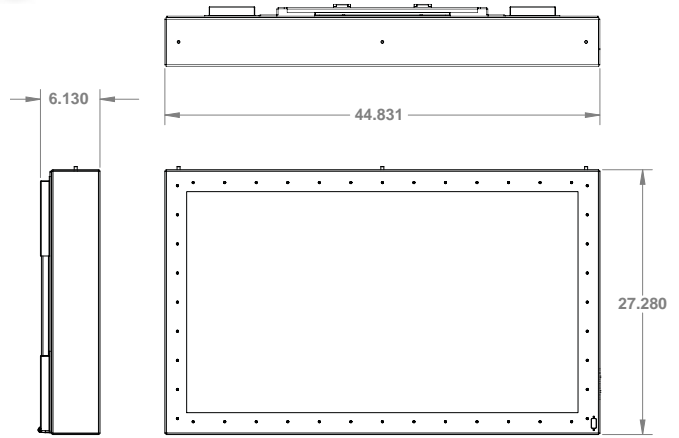

SERIES OHD-LE460W

46" Water Tight Sun Light Readable HDTV's

<i>OHD-LE460W:</i>	<i>Specifications</i>
<i>Display:</i>	
Display Type	WXGA, Color TFT, 36 CCFL Backlight
Screen Diagonal	1168(46)
Aspect Ratio	16:9
Native Resolution	1366x768
Display Colors	16.7M (8 Bit)
Brightness (Nits cd/m2)	1500
Contrast Ratio	3000:1
Response Time (ms)	8ms
Surface Treatment	Hard Coat (3H) Anti Reflective (AR) Treatment
Viewing Angle	89/89/89/89
<i>Video Controller:</i>	
Video Inputs and Ports	VGA, HDMI(2), YPbPr/YCbCr(2), S-Video, CVS, ATSC/NTSC Tuner, Full Featured RS232 Controllable Port, Audio In and Amplified Speakers Out
Video Input Resolutions and Format Supported	480i, 480p, 576i, 576p, 720p, 1080i, 1080p
On Screen Adjustments	Full featured OSD Controls, IR Remote Control and RS-232 full-featured command set with discrete on/off, input select and volume control
Power Management	VESA Power Management
<i>Power:</i>	
Input Voltage	120V, 60HZ
Power Consumption	670W
<i>Misc:</i>	
Temp Operating (Deg C/F)	0 to +50 Deg C / 32 to 122 Deg F
Temp Storage (Deg C/F)	-20 to +60 Deg C / -4 to 140 Deg F
Weight (lbs)	122
Audio	-Input: Left and Right (RCA Jacks), PC 3.5mm Mini Earphone Jack -Output: 10-watt x 2 channels Speaker Terminals, Coaxial SPDIF Audio output

Optional Accessories: