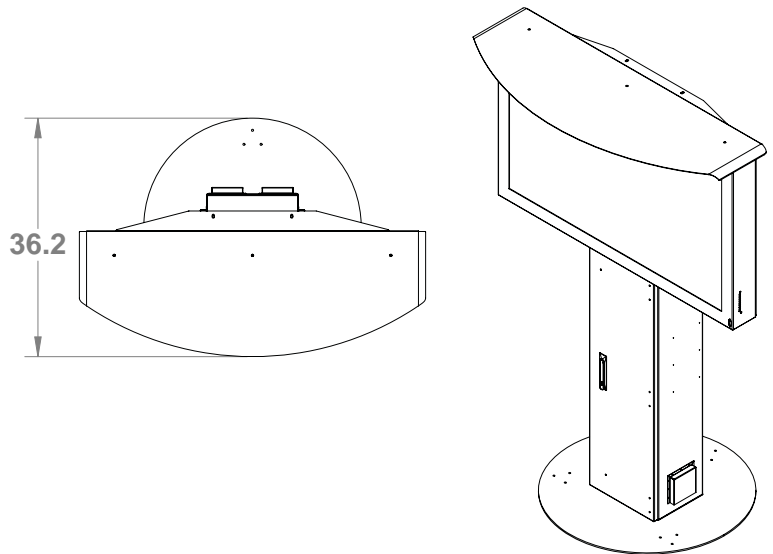

OutdoorHDTV
1330 Specialty Dr, Suite A
Vista, CA, 92081
Phone 760.599.9225
Fax 760.454.0328

www.OutdoorHDTV.com
Sales@OutdoorHDTV.com

SERIES

OHD-FSP520W

Secure High Definition 52" LCD Water Tight Panel

<u>OHD-FSP520W:</u>	
<u>Display:</u>	
Display Type	FHD, Color TFT, 28 CCFL Backlight
Screen Diagonal	1321.8(52.04)
Aspect Ratio	16:9
Native Resolution	1920x1080
Display Colors	16.7M (8 Bit)
Brightness (Nits cd/m2)	700
Contrast Ratio	2000:1
Response Time (ms)	8ms
Surface Treatment	Hard Coat (3H) Anti Glare Treatment
Viewing Angle	89/89/89/89
<u>Video Controller:</u>	
Video Inputs and Ports	VGA, HDMI(2), YPbPr/YCbCr(2), S-Video, CVS, ATSC/NTSC Tuner, Full Featured RS232 Controllable Port, Audio In and Amplified Speakers Out
Video Input Resolutions and Format Supported	480i, 480p, 576i, 576p, 720p, 1080i, 1080p
On Screen Adjustments	Full featured OSD Controls, IR Remote Control and RS-232 full-featured command set with discrete on/off, input select and volume control
Power Management	VESA Power Management
<u>Power:</u>	
Input Voltage	120V, 60HZ
Power Consumption	525W
<u>Misc:</u>	
Temp Operating (Deg C/F)	0 to +50 Deg C / 32 to 122 Deg F
Temp Storage (Deg C/F)	-20 to +60 Deg C / -4 to 140 Deg F
Weight (lbs)	230
Audio	-Input: Left and Right (RCA Jacks), PC 3.5mm Mini Earphone Jack -Output: 10-watt x 2 channels Speaker Terminals, Coaxial SPDIF Audio output