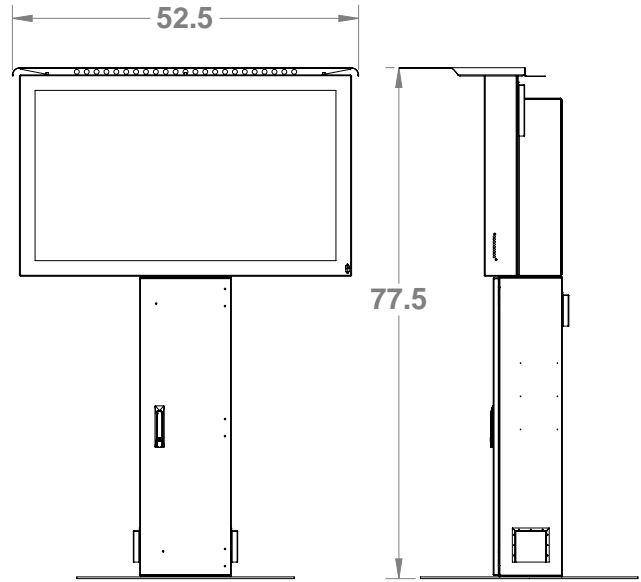

OutdoorHDTV
1330 Specialty Dr, Suite A
Vista, CA, 92081
Phone 760.599.9225
Fax 760.454.0328

www.OutdoorHDTV.com
Sales@OutdoorHDTV.com

SERIES

OHD-FSP520W

Secure High Definition 52" LCD Water Tight Panel

<u>OHD-FSP520W:</u>	
<u>Display:</u>	
Display Type	FHD, Color TFT, 28 CCFL Backlight
Screen Diagonal	1321.8(52.04)
Aspect Ratio	16:9
Native Resolution	1920x1080
Display Colors	16.7M (8 Bit)
Brightness (Nits cd/m2)	700
Contrast Ratio	2000:1
Response Time (ms)	8ms
Surface Treatment	Hard Coat (3H) Anti Glare Treatment
Viewing Angle	89/89/89/89
<u>Video Controller:</u>	
Video Inputs and Ports	VGA, HDMI(2), YPbPr/YCbCr(2), S-Video, CVS, ATSC/NTSC Tuner, Full Featured RS232 Controllable Port, Audio In and Amplified Speakers Out
Video Input Resolutions and Format Supported	480i, 480p, 576i, 576p, 720p, 1080i, 1080p
On Screen Adjustments	Full featured OSD Controls, IR Remote Control and RS-232 full-featured command set with discrete on/off, input select and volume control
Power Management	VESA Power Management
<u>Power:</u>	
Input Voltage	120V, 60HZ
Power Consumption	525W
<u>Misc:</u>	
Temp Operating (Deg C/F)	0 to +50 Deg C / 32 to 122 Deg F
Temp Storage (Deg C/F)	-20 to +60 Deg C / -4 to 140 Deg F
Weight (lbs)	230
Audio	-Input: Left and Right (RCA Jacks), PC 3.5mm Mini Earphone Jack -Output: 10-watt x 2 channels Speaker Terminals, Coaxial SPDIF Audio output