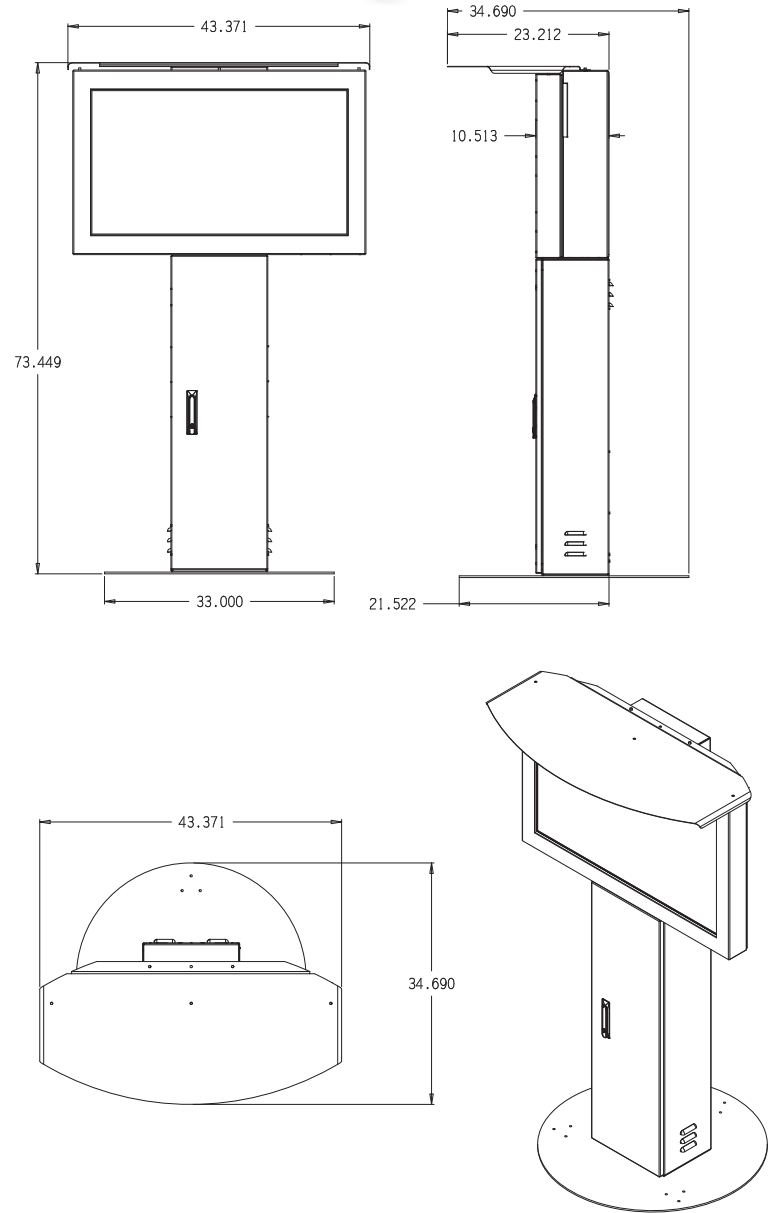

OutdoorHDTV
1330 Specialty Dr, Suite A
Vista, CA, 92081
Phone 760.599.9225
Fax 760.454.0328

www.OutdoorHDTV.com
Sales@OutdoorHDTV.com

SERIES

OHD-FSP420W

Secure High Definition 42" LCD Water Tight Panel

<u>OHD-FSP420W:</u>	
<u>Display:</u>	
Display Type	FHD, Color TFT, EEFL Backlight
Screen Diagonal	1067.31(42.02)
Aspect Ratio	16:9
Native Resolution	1920x1080
Display Colors	16.7M (8 Bit)
Brightness (Nits cd/m2)	500
Contrast Ratio	1000:1
Response Time (ms)	5ms
Surface Treatment	Hard Coat (3H) Anti Glare Treatment
Viewing Angle	89/89/89/89
<u>Video Controller:</u>	
Video Inputs and Ports	VGA, HDMI(2), YPbPr/YCbCr(2), S-Video, CVS, ATSC/NTSC Tuner, Full Featured RS232 Controllable Port, Audio In and Amplified Speakers Out
Video Input Resolutions and Format Supported	480i, 480p, 576i, 576p, 720p, 1080i, 1080p
On Screen Adjustments	Full featured OSD Controls, IR Remote Control and RS-232 full-featured command set with discrete on/off, input select and volume control
Power Management	VESA Power Management
<u>Power:</u>	
Input Voltage	120V, 60HZ
Power Consumption	400W
<u>Misc:</u>	
Temp Operating (Deg C/F)	0 to +50 Deg C / 32 to 122 Deg F
Temp Storage (Deg C/F)	-20 to +60 Deg C / -4 to 140 Deg F
Weight (lbs)	175
Audio	-Input: Left and Right (RCA Jacks), PC 3.5mm Mini Earphone Jack -Output: 10-watt x 2 channels Speaker Terminals, Coaxial SPDIF Audio output